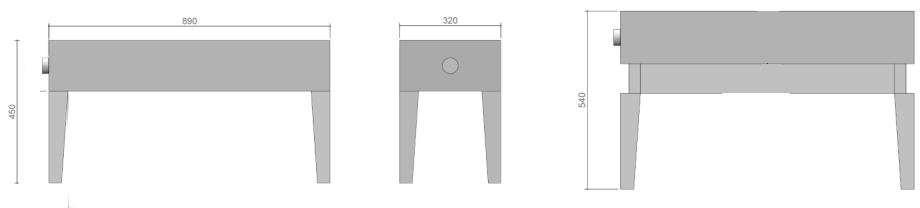

Technical Data Sheet

CARMEN Enzo Berti Designer

Piano bench with invisible lifting system

Materials

Strucute in ash wood, lacquered with color on request

Seat with higt density sponge, padding and covering in real lether, eco-leather or fabric, with color on request

Lifting system

Manual

Dimensions

89 x 32 cm x h. 32 - 45 cm

35,04 x 12,59 " x h. 12,59" - 17,72"

Weight

19 kg - 41,89 lb

Cleaning